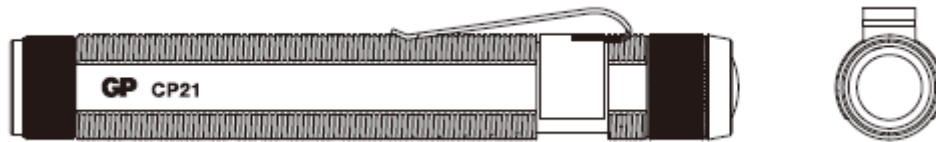

GP Batteries

Product Specifications

Model no.: CP21

Product Name	: Easy Carry Keychain Flashlight
Lumen output*	: 20lm (+/- 15%)
Beam Distance*	: Max 25m (+/- 15%)
Runtime	: 3 hours
Battery type	: 1 x AAA (Alkaline / NiMH)
LED chip	: Patented 5mm LED
IP rate*	: IPX4
Shock proof*	: Impact resistant, 1m
Dimensions	: 16.7 x 113 mm (Include keyring)
Weight	: 37.8 g (without batteries), 50 g (with batteries)
Accessories Included	: 1 x AAA Battery
Certification	: CE, ROHS