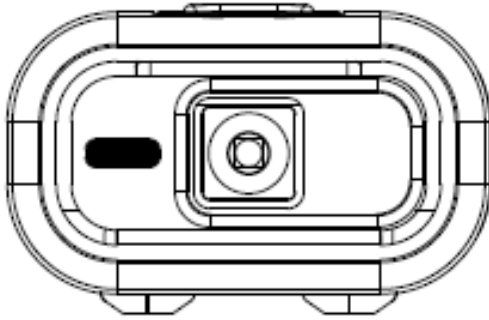

GP Batteries

Product Specifications

Model no.: CH33

Product Name	: Compact Night & Day Headlamp
Lumen output*	: Cool white LED: 100lm / 30lm (+/- 15%) Red LED: 0.7lm (+/- 15%)
Beam Distance*	: Max 40m (+/- 15%)
Runtime	: Cool white LED: 100lm: 1.5 hours / 30lm: 6.5 hours Red LED: 18 hours
Battery type	: 1 x AA
LED chip	: OSRAM LED
IP rate*	: IPX4
Shock proof*	: Impact resistant, 1m
Dimensions	: 60 x 40 x 30 mm
Weight	: 54.9 g (without batteries), 78 g (with batteries)
Accessories Included	: 1 x AA Batteries
Certification	: CE, ROHS