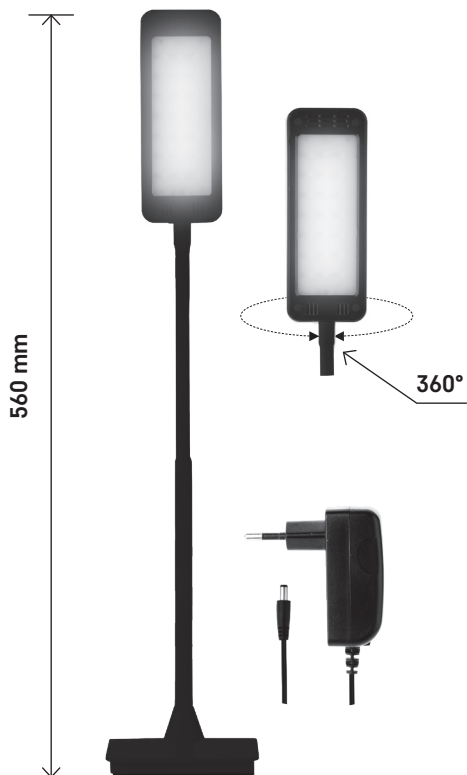

Z7599B

Z7599W

GB	LED Desk Lamp EDDY
CZ	LED stolní lampa EDDY
SK	LED stolná lampa EDDY
PL	Lampa biurkowa LED EDDY
HU	LED EDDY asztali lámpa
SI	LED namizna svetilka EDDY
RS HR BA ME	LED stolna lampa EDDY
DE	LED Tischlampe EDDY
UA	Світлодіодний настільний світильний EDDY
RO MD	LED lampă de masă EDDY
LT	LED stalinė lampa EDDY
LV	LED galda lampa EDDY
EE	LED laualamp EDDY
BG	LED настолна лампа EDDY
FR BE	Lampe de bureau à LED EDDY
IT	Lampada LED da tavolo EDDY
NL	LED tafellamp EDDY
ES	Lámpara LED de mesa EDDY

Z7599B

Z7599W

GB | LED Desk Lamp EDDY

Color – black, white
Type: Z7599B, Z7599W

Technical information:

Performance: 6 W
IP code: IP20
Supply voltage: 220–240 V AC
Number of LED: 24 LED
Luminous flux: 480 lm
Chromaticity temperature: 3 000 K – 4 500 K – 6 800 K
Length of lead cable: 180 cm